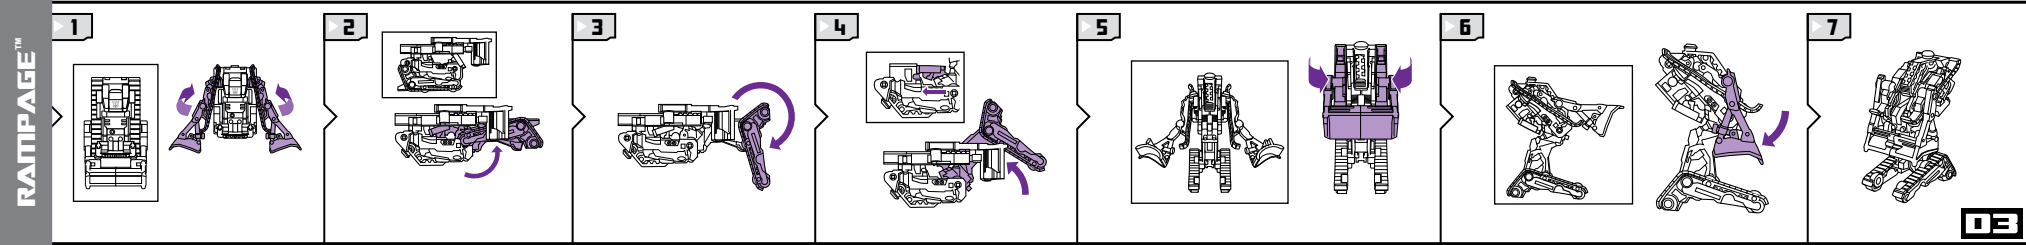

TRANSFORMERS

AGES 5+

19993

CONSTRUCTICON DEVASTATOR™

LEVEL: 0 1 2 3 4 5
INTERMEDIATE

DECEPTICON®

NOTE: Some parts are made to detach if excessive force is applied and are designed to be reattached if separation occurs. Adult supervision may be necessary for younger children.

CHANGING TO VEHICLES

OVERLOAD®	01	1		2									
MIXMASTER™	02	1		2		3		4		5			
RAMPAGE™	03	1		2		3		4		5		6	
SCAVENGER®	04	1		2		3		4		5			
SCRAPPER™	05	1		2		3							
LONG HAUL®	06	1		2		3							
HIGHTOWER™	07	1		2		3		4					