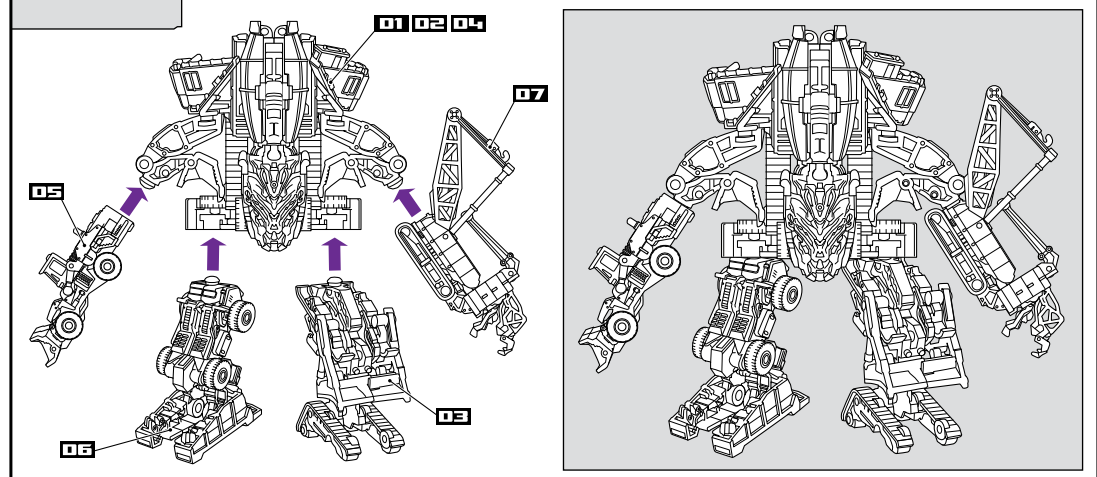

TRANSFORMERS

AGES 5+

19993

CONSTRUCTICON DEVASTATOR™

LEVEL: 0 1 2 3 4 5
INTERMEDIATE

DECEPTICON®

NOTE: Some parts are made to detach if excessive force is applied and are designed to be reattached if separation occurs. Adult supervision may be necessary for younger children.

CHANGING TO VEHICLES

OVERLOAD®	01	1		2									
MIXMASTER™	02	1		2		3		4		5			
RAMPAGE™	03	1		2		3		4		5		6	
SCAVENGER®	04	1		2		3		4		5			
SCRAPPER™	05	1		2		3							
LONG HAUL®	06	1		2		3							
HIGHTOWER™	07	1		2		3		4					

01 VEHICLE TO ROBOT

1 2 3 4 5

01 ROBOT TO VEHICLE

1 2 3 4 5 6

02 VEHICLE TO ROBOT

1 2 3 4 5 6

02 ROBOT TO VEHICLE

1 2 3 4 5 6