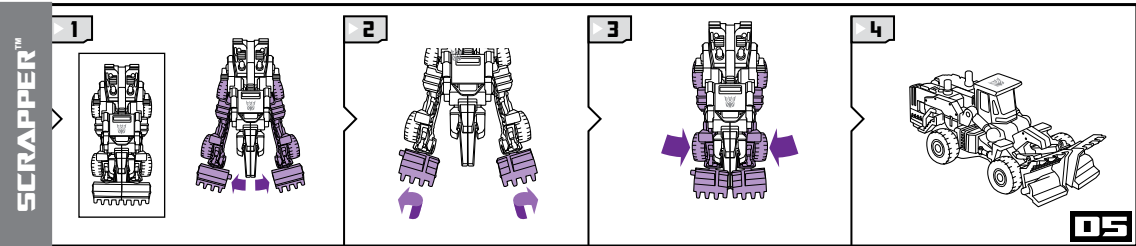

TRANSFORMERS

AGES 5+

19993

CONSTRUCTICON DEVASTATOR™

LEVEL: 0 1 2 3 4 5
INTERMEDIATE

DECEPTICON®

NOTE: Some parts are made to detach if excessive force is applied and are designed to be reattached if separation occurs. Adult supervision may be necessary for younger children.

CHANGING TO VEHICLES

OVERLOAD®	01	1		2									
MIXMASTER™	02	1		2		3		4		5			
RAMPAGE™	03	1		2		3		4		5		6	
SCAVENGER®	04	1		2		3		4		5			
SCRAPPER™	05	1		2		3							
LONG HAUL®	06	1		2		3							
HIGHTOWER™	07	1		2		3		4					

01 VEHICLE TO ROBOT

1 2 3 4 5

01 ROBOT TO VEHICLE

1 2 3 4 5 6

02 VEHICLE TO ROBOT

1 2 3 4 5 6

02 ROBOT TO VEHICLE

1 2 3 4 5 6