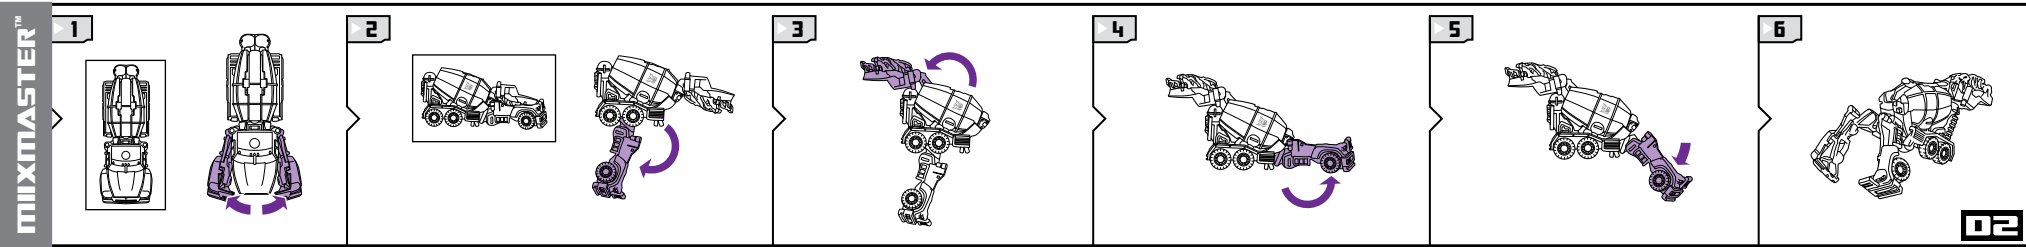

TRANSFORMERS

AGES 5+

19993

CONSTRUCTICON DEVASTATOR™

LEVEL: 0 1 2 3 4 5
INTERMEDIATE

DECEPTICON®

NOTE: Some parts are made to detach if excessive force is applied and are designed to be reattached if separation occurs. Adult supervision may be necessary for younger children.

CHANGING TO VEHICLES

OVERLOAD®	01	1		2									
MIXMASTER™	02	1		2		3		4		5			
RAMPAGE™	03	1		2		3		4		5		6	
SCAVENGER®	04	1		2		3		4		5			
SCRAPPER™	05	1		2		3							
LONG HAUL®	06	1		2		3							
HIGHTOWER™	07	1		2		3		4					

01 VEHICLE TO ROBOT

1 2 3 4 5

01 ROBOT TO VEHICLE

1 2 3 4 5 6

02 VEHICLE TO ROBOT

1 2 3 4 5 6

02 ROBOT TO VEHICLE

1 2 3 4 5 6